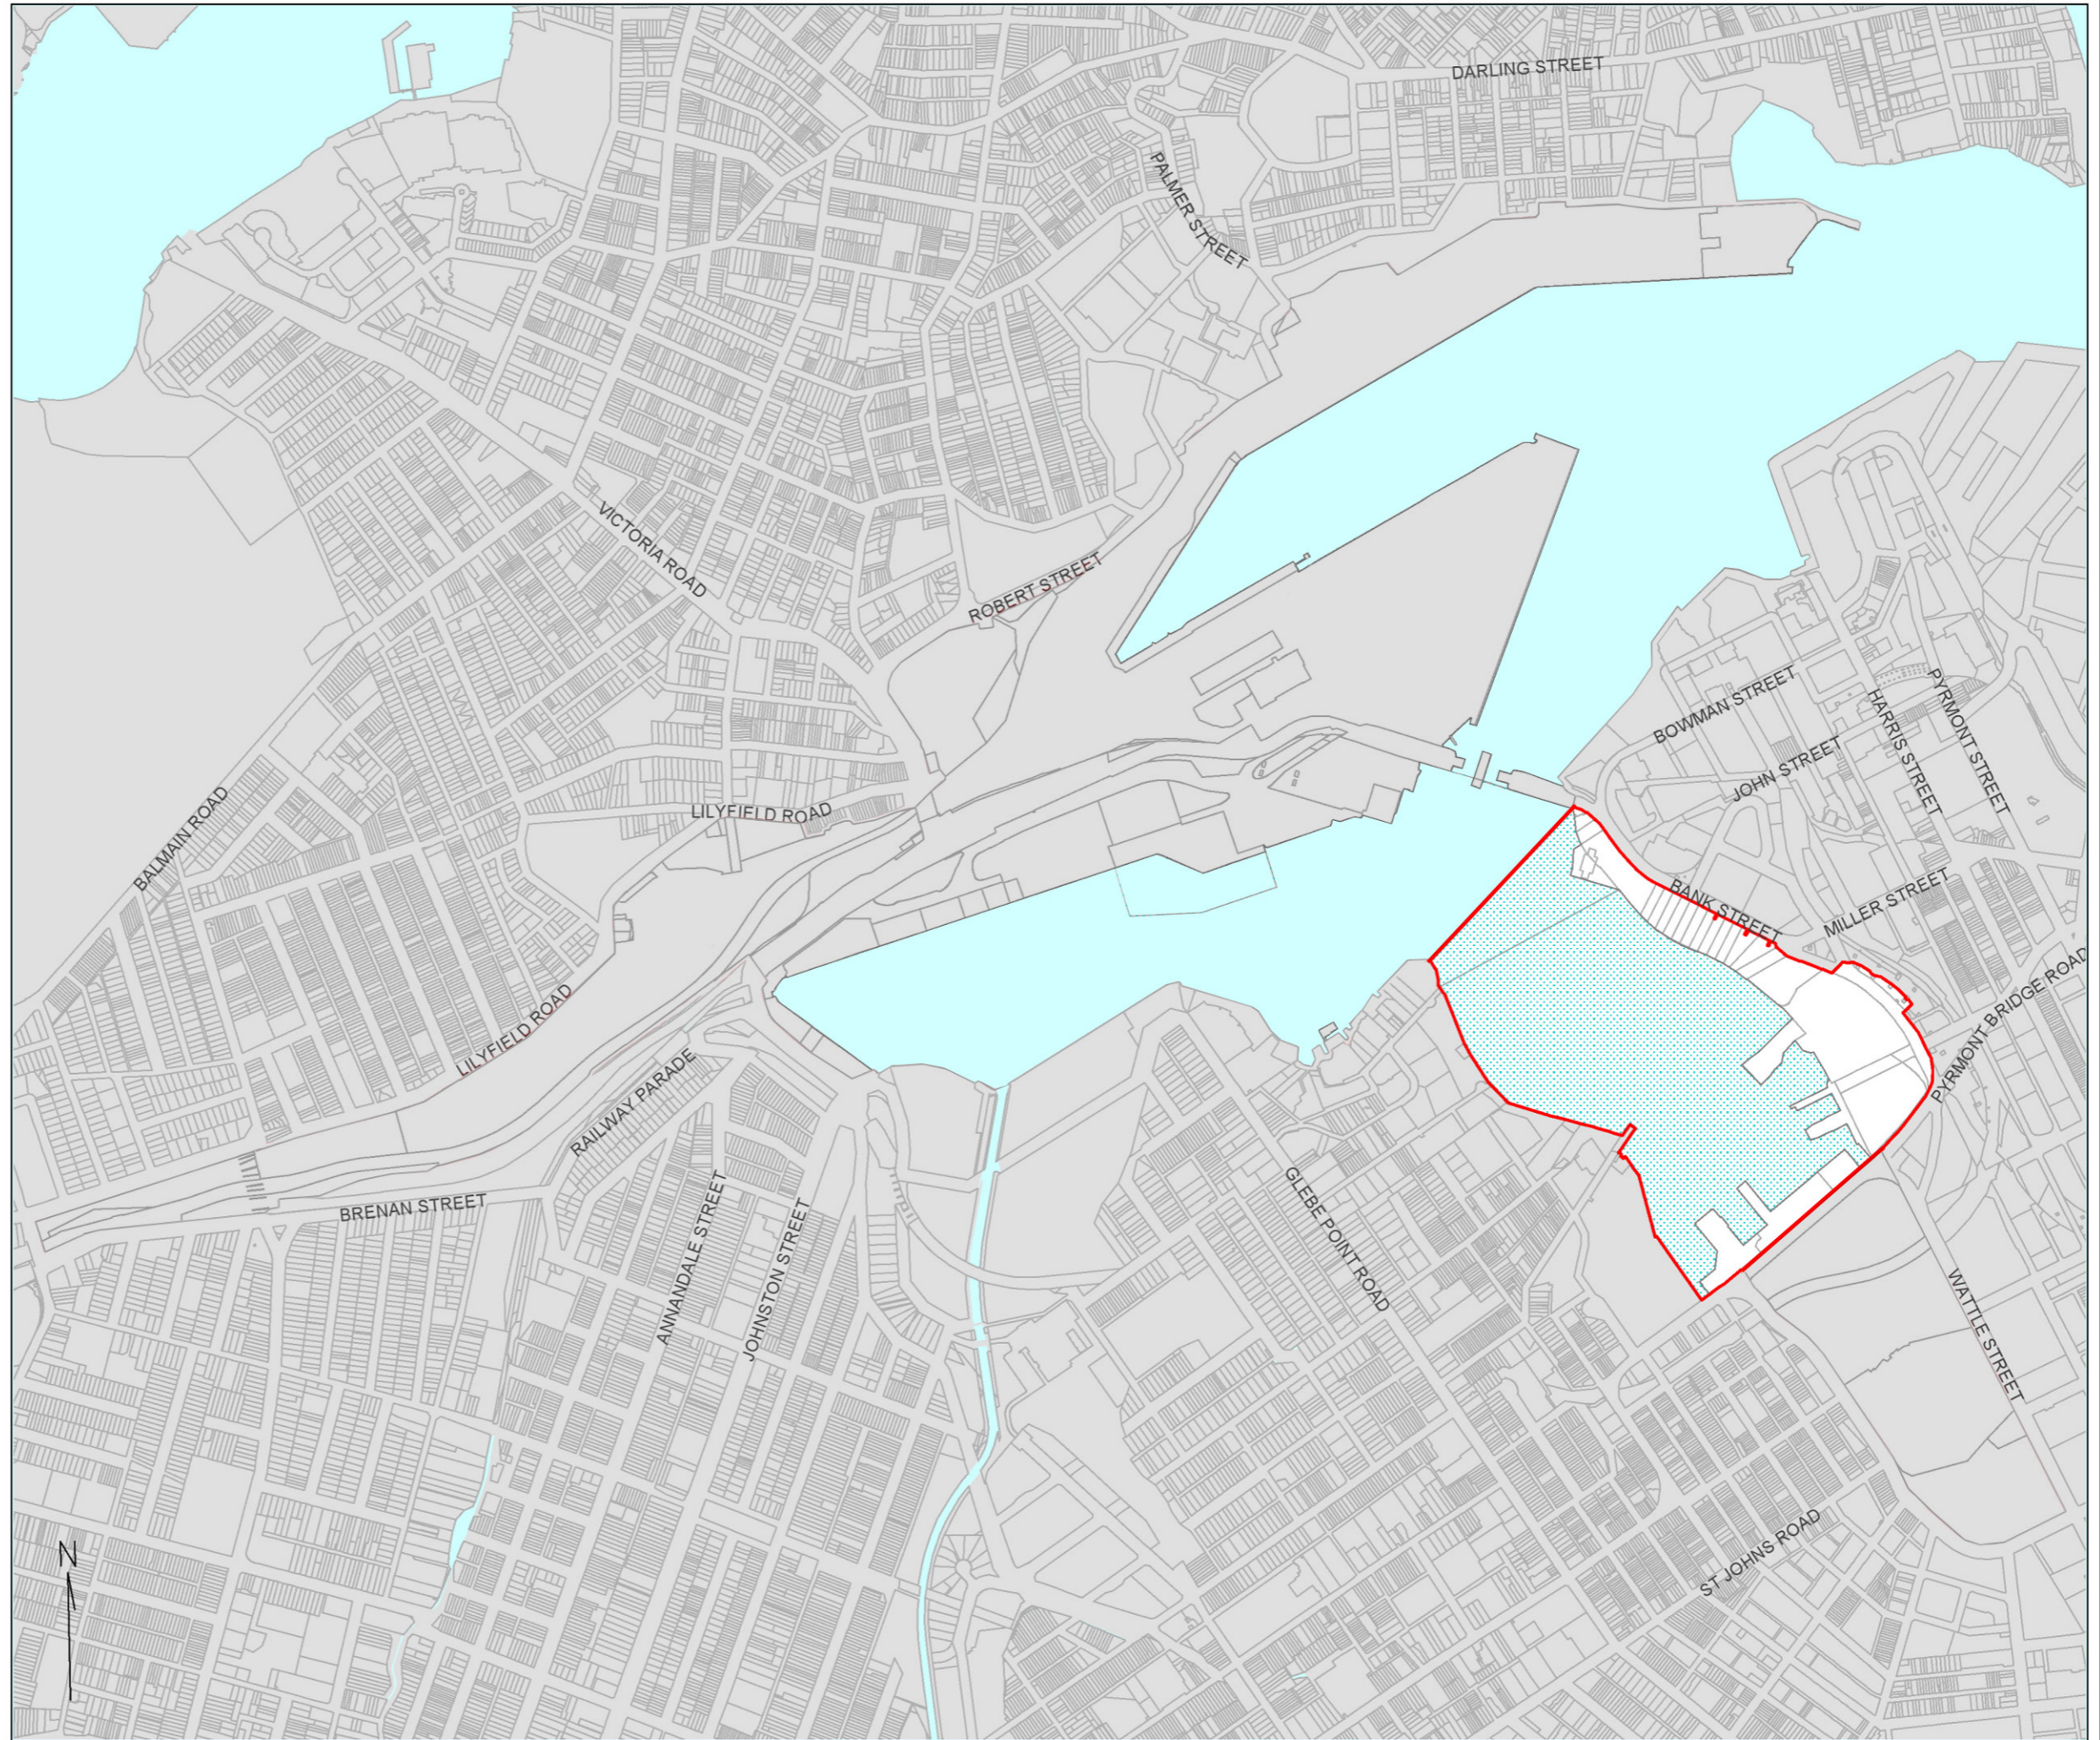

The Bays Growth Centre

1 September 2020

 Growth centre boundary

 Cadastre 01 June 2017
copyright NSW LPI

Projection: MGA Zone 56
Datum: GDA94

0 600
metres
Scale 1:10,000