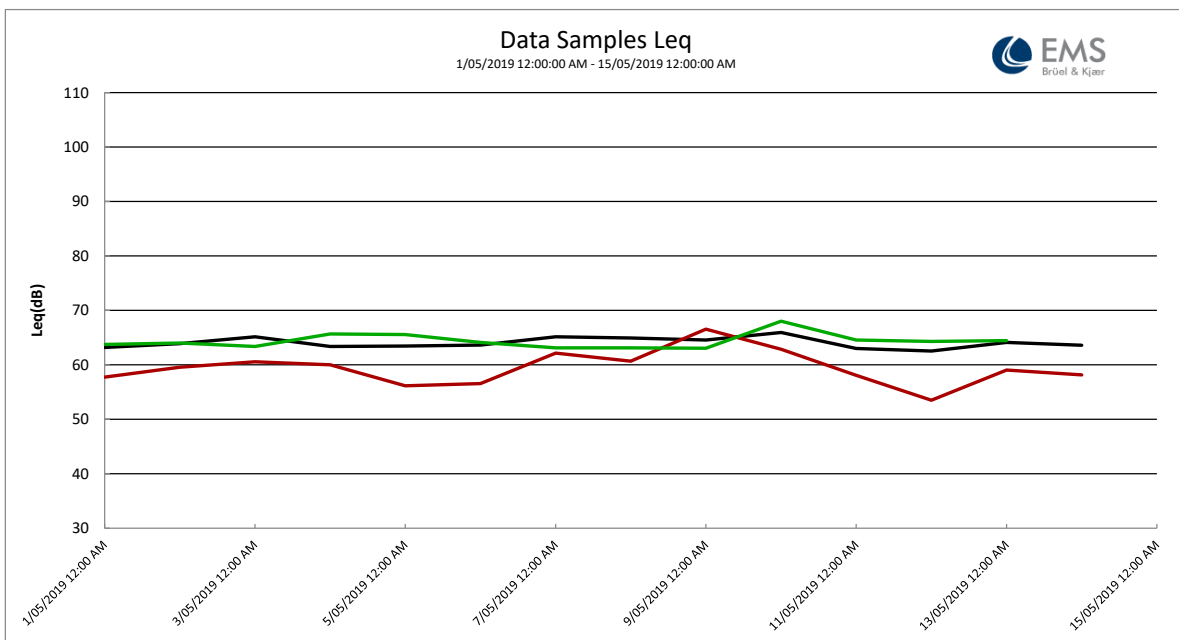

Overall Data

Location	Start Time	End Time	Activity	L_{Aeq} (dB)
Kira Child Care Centre (Noise)	1/05/2019 12:00:00 AM	15/05/2019 12:00:00 AM	100%	64.1
Moore Park Road - Residents (Noise)	1/05/2019 12:00:00 AM	15/05/2019 12:00:00 AM	100%	60.6
SCG Noble Bradman Stand (Noise)	1/05/2019 12:00:00 AM	15/05/2019 12:00:00 AM	88%	64.6

- ☒ Kira Child Care
- ☒ Moore Park Road -
- ☒ SCG Noble Bradman