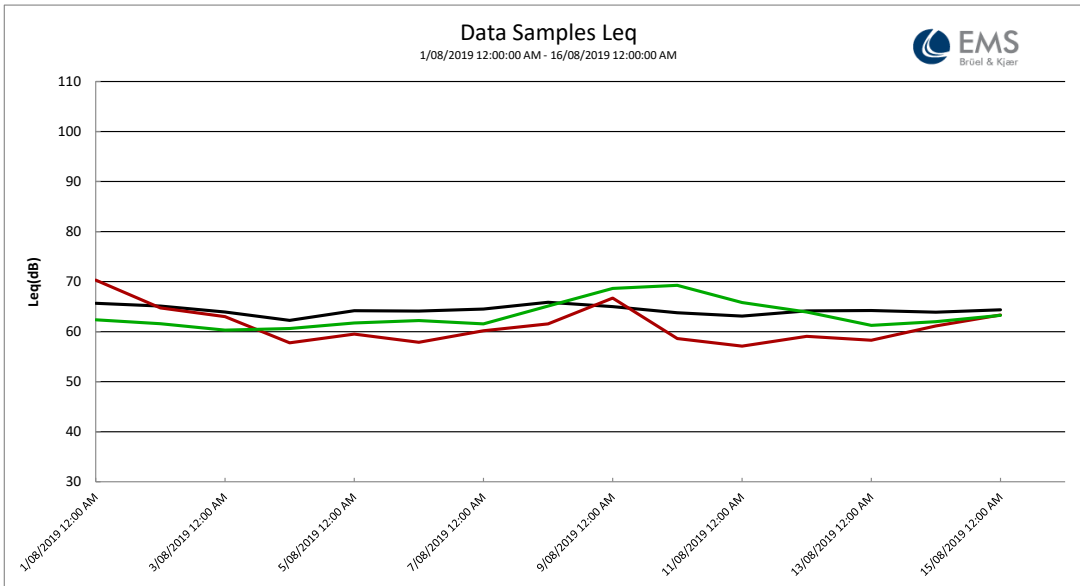

Overall Data

Location	Start Time	End Time	Activity	L_{Aeq} (dB)
Kira Child Care Centre (Noise)	1/08/2019 12:00:00 AM	16/08/2019 12:00:00 AM	100%	64.4
Moore Park Road - Residents (Noise)	1/08/2019 12:00:00 AM	16/08/2019 12:00:00 AM	100%	63.2
SCG Noble Bradman Stand (Noise)	1/08/2019 12:00:00 AM	16/08/2019 12:00:00 AM	100%	64.3

- ☒ Kira Child Care
- ☒ Moore Park Road -
- ☒ SCG Noble Bradman