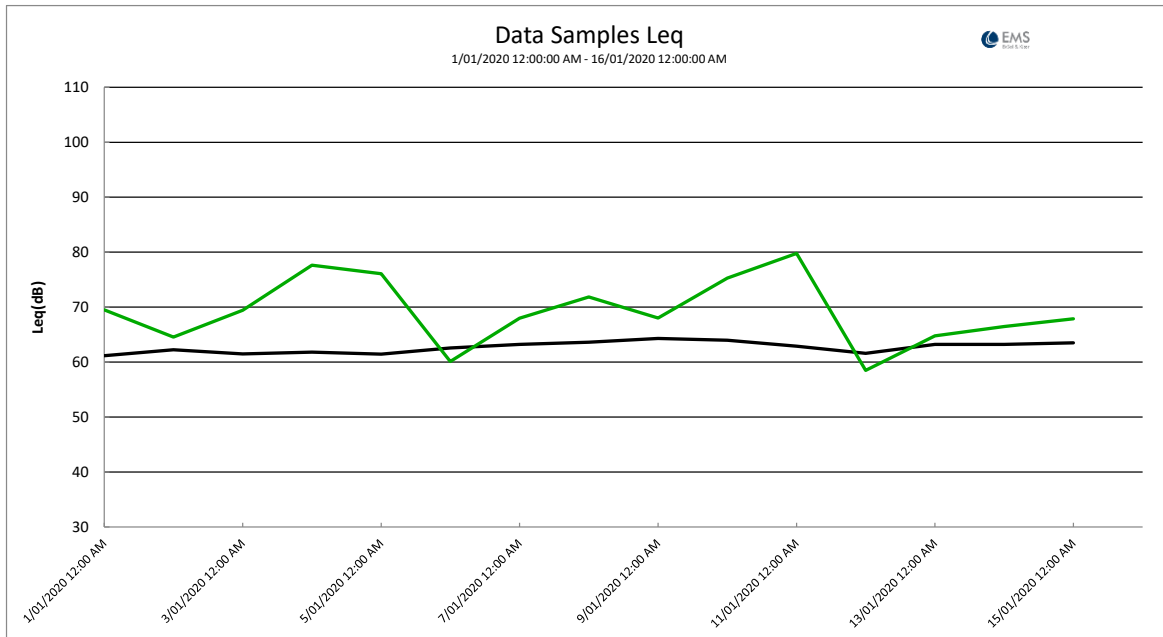

Long Period

Sydney Football Stadium Redevelopment – Stage 1 (1/01/2020 12:00 AM - 16/01/2020 12:00 AM)

Overall Data

Location	Start Time	End Time	Activity	L _{Aeq} (dB)
Kira Child Care Centre (Noise)	1/01/2020 12:00:00 AM	16/01/2020 12:00:00 AM	100%	62.8
Moore Park Road - Residents (Noise)	1/01/2020 12:00:00 AM	16/01/2020 12:00:00 AM	0%	
SCG Noble Bradman Stand (Noise)	1/01/2020 12:00:00 AM	16/01/2020 12:00:00 AM	100%	72.9

- Kira Child
- Moore
- SCG Noble

Long Period

Sydney Football Stadium Redevelopment – Stage 1 (16/01/2020 12:00 AM - 1/02/2020 12:00 AM)

Overall Data

Location	Start Time	End Time	Activity	L _{Aeq} (dB)
Kira Child Care Centre (Noise)	16/01/2020 12:00:00 AM	1/02/2020 12:00:00 AM	100%	63.7
Moore Park Road - Residents (Noise)	16/01/2020 12:00:00 AM	1/02/2020 12:00:00 AM	32%	66.6
SCG Noble Bradman Stand (Noise)	16/01/2020 12:00:00 AM	1/02/2020 12:00:00 AM	100%	72.4