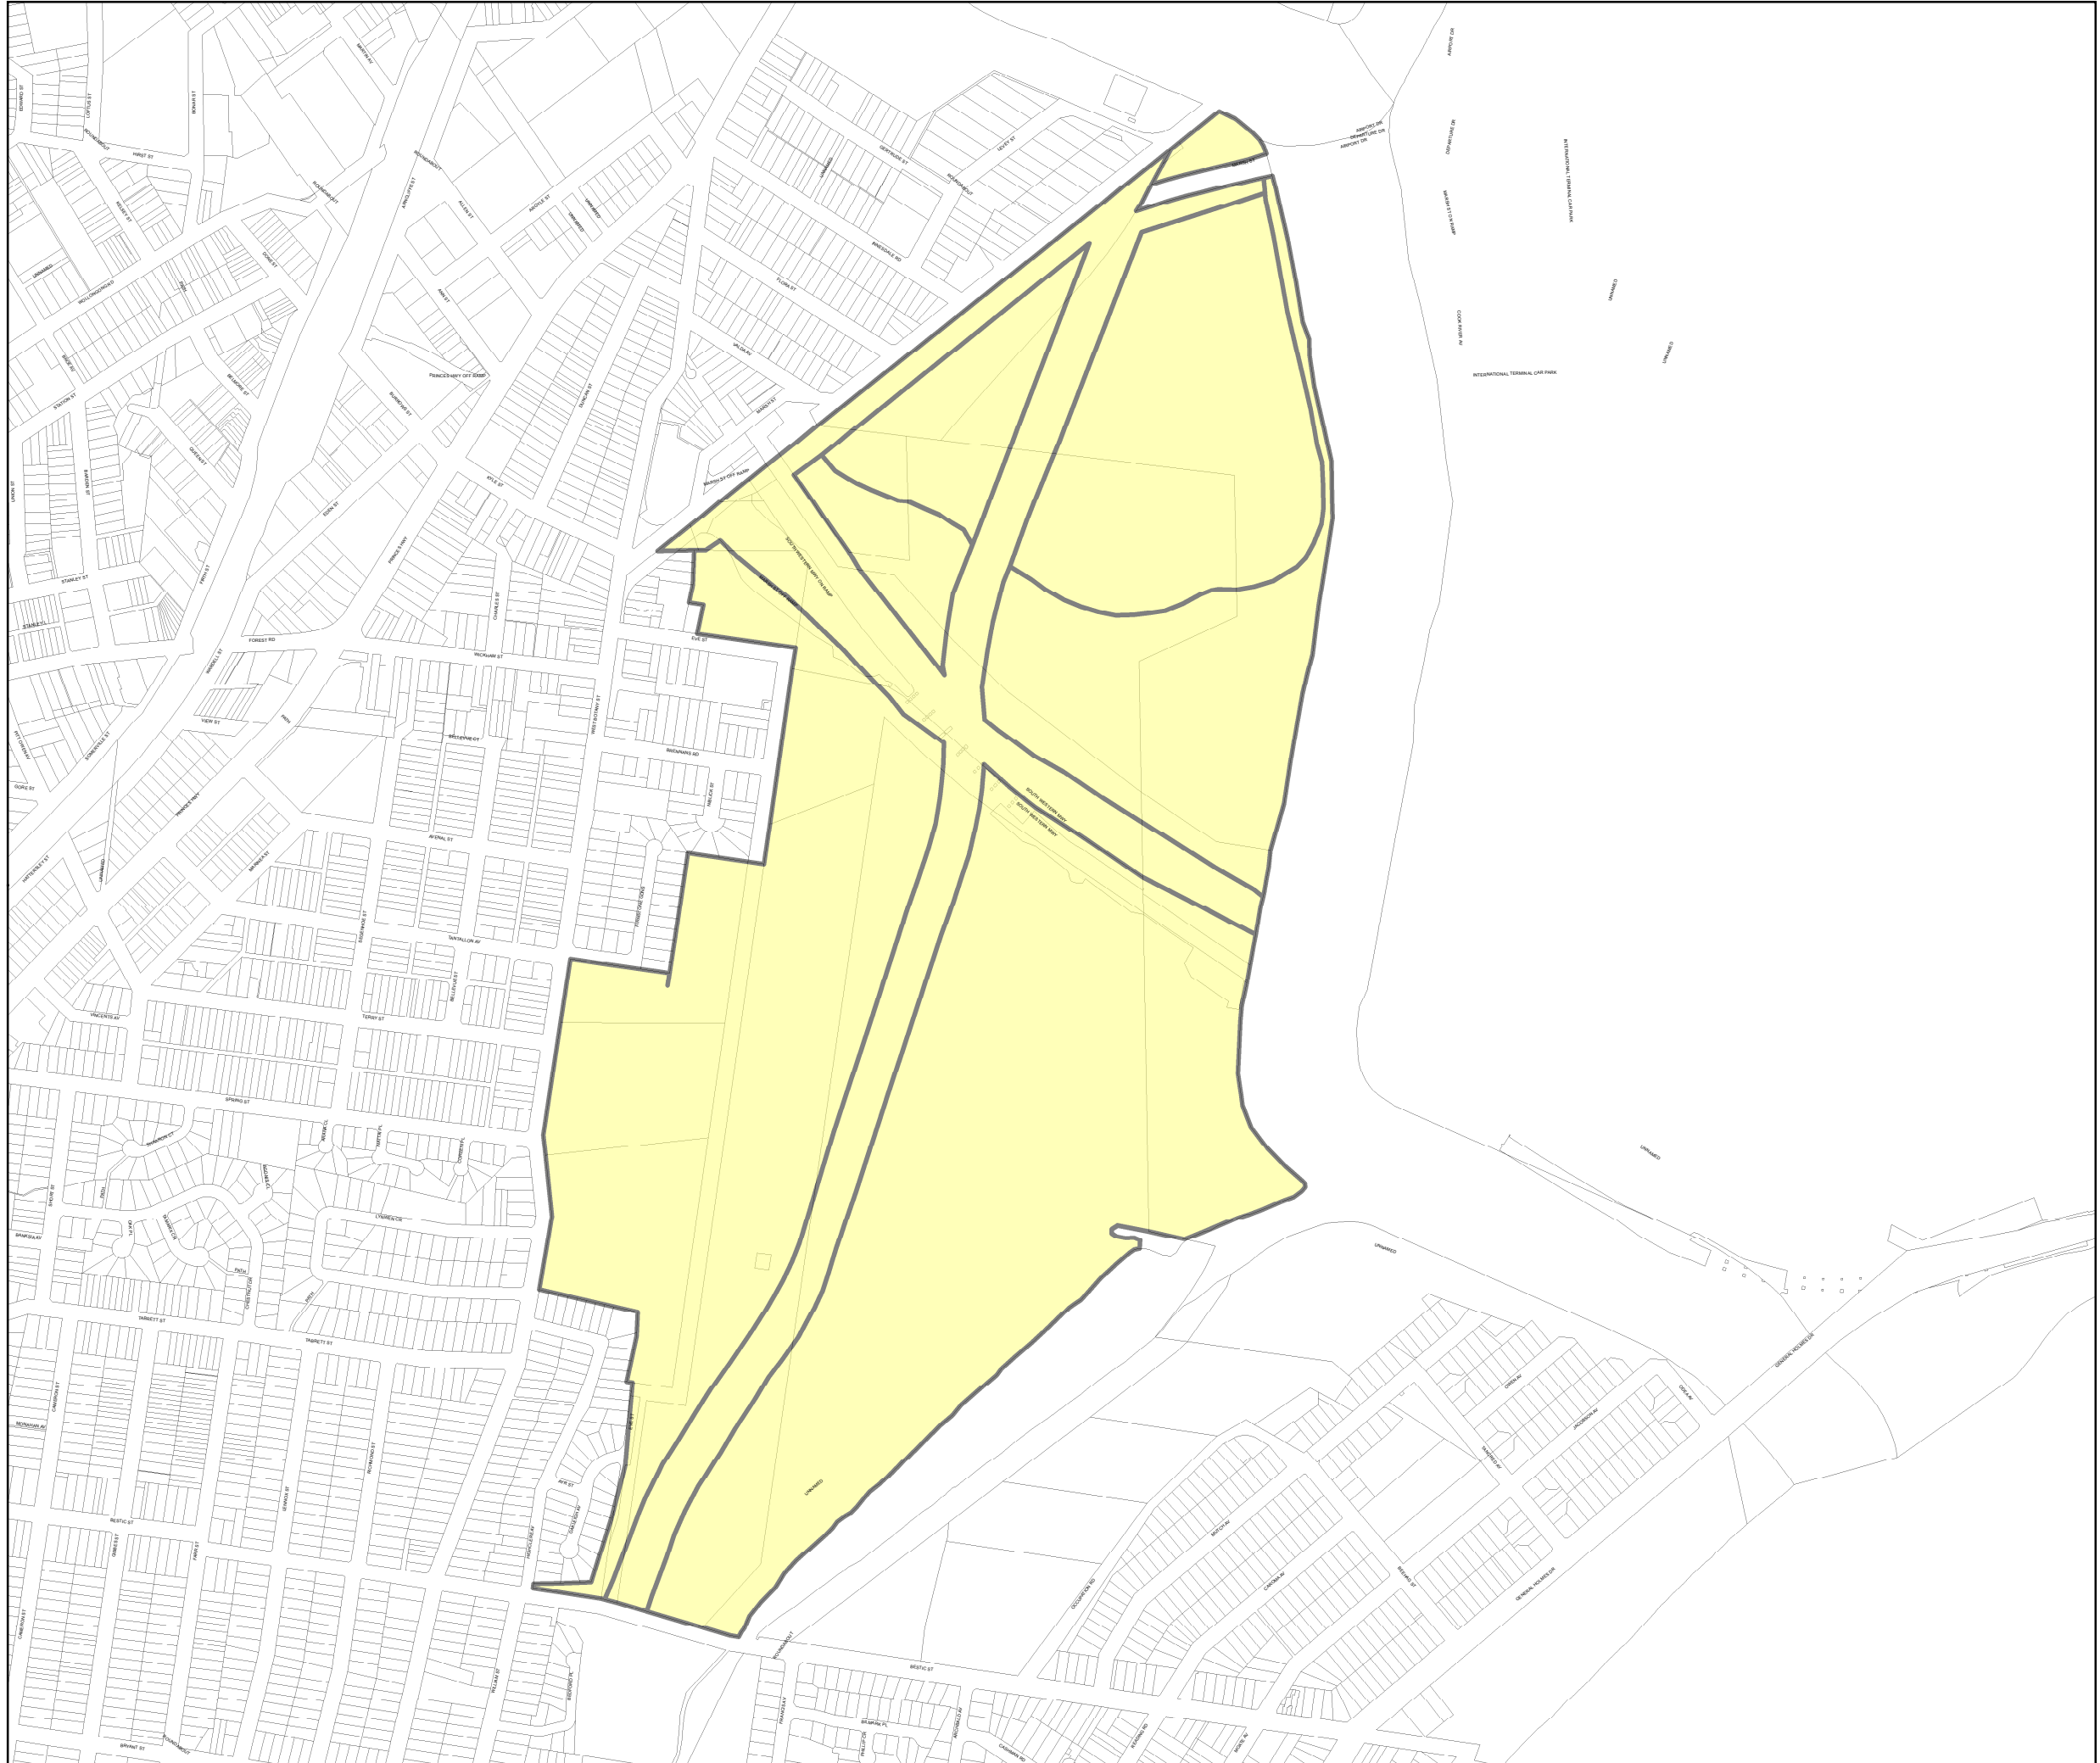

Cooks Cove growth centre

1 September 2020

 Cooks River growth centre
Cadastre
 Cadastre 21/6/2013 © land & Property Information

N

0 200 Metres
Scale: 1:10,000 @ A3