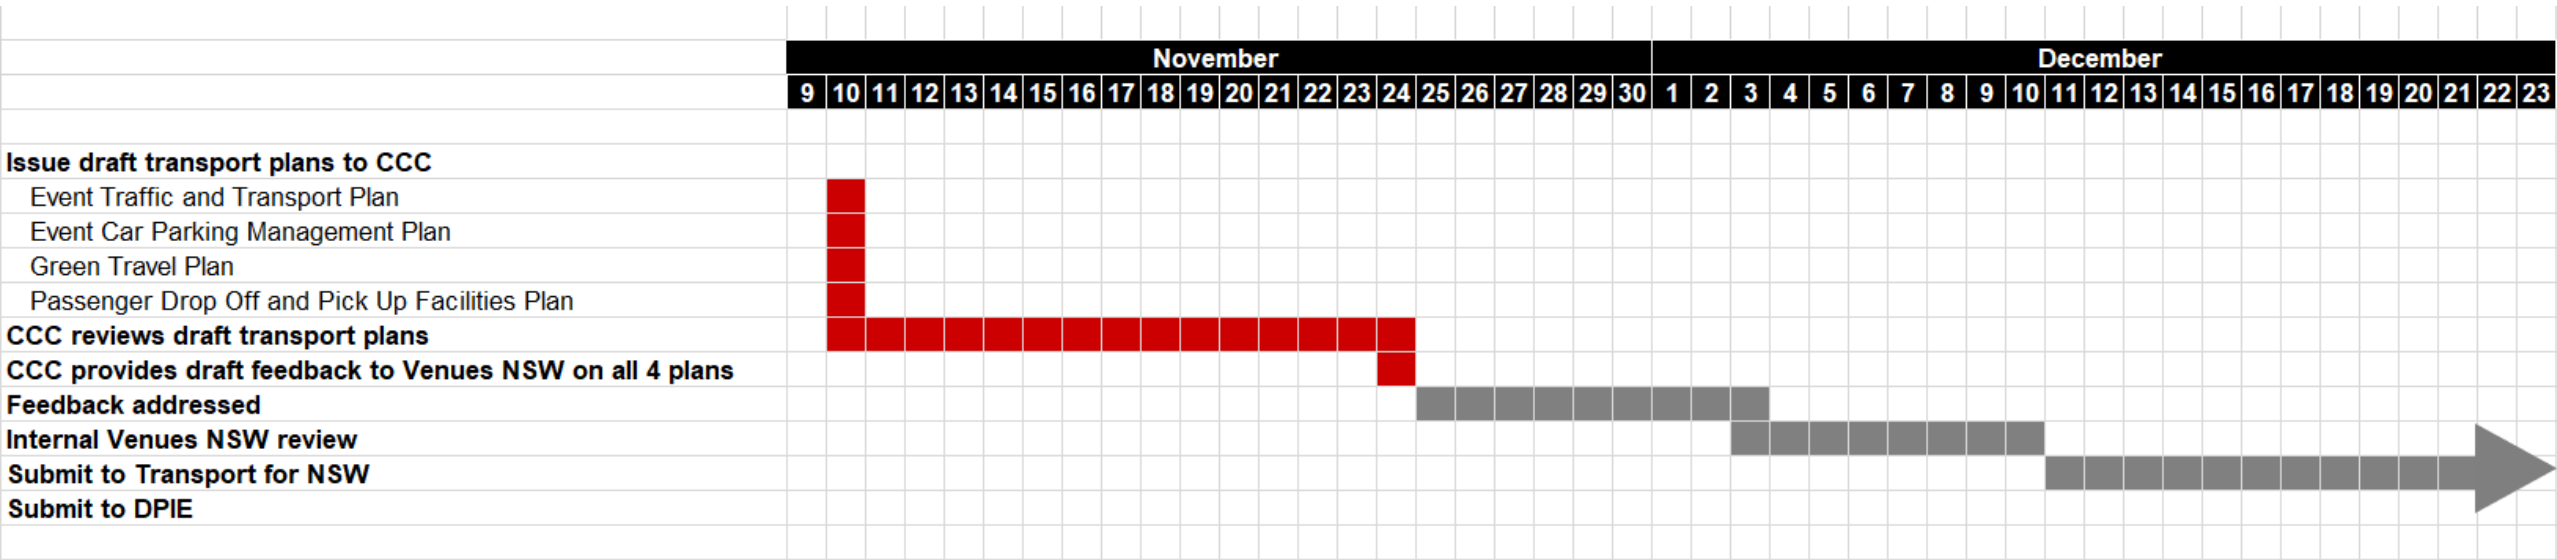

END OF YEAR OUTLOOK – TRANSPORT

Key Dates for CCC to note:

- 10 Nov – 4 x transport plans issued to CCC
- 24 Nov – feedback on 4 x draft transport plans due to Venues NSW & Savills