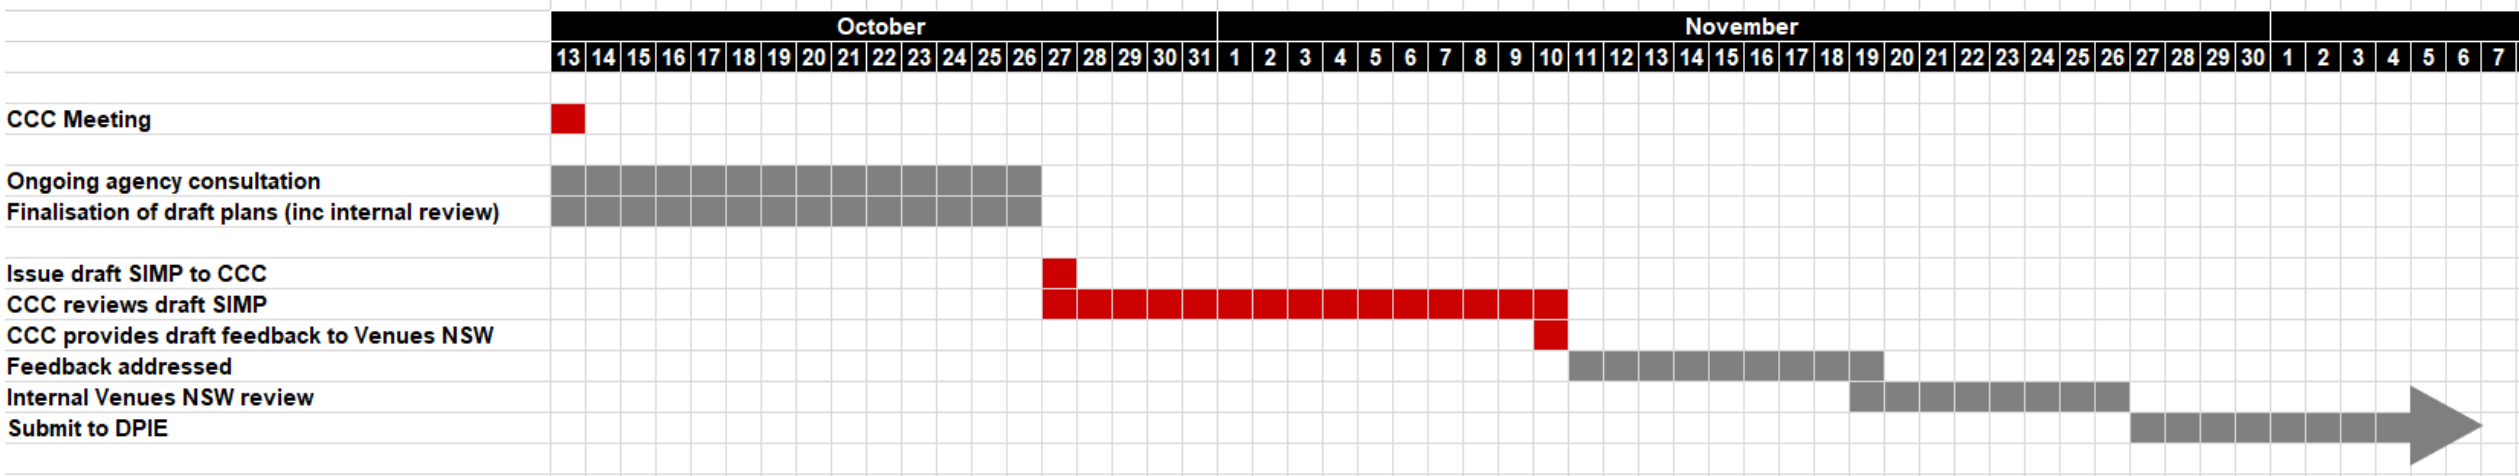

END OF YEAR OUTLOOK – SIMP

Key Dates for CCC to note:

- 27 Oct – draft SIMP issued to CCC
- 10 Nov – feedback on draft SIMP due to Venues NSW & Savills